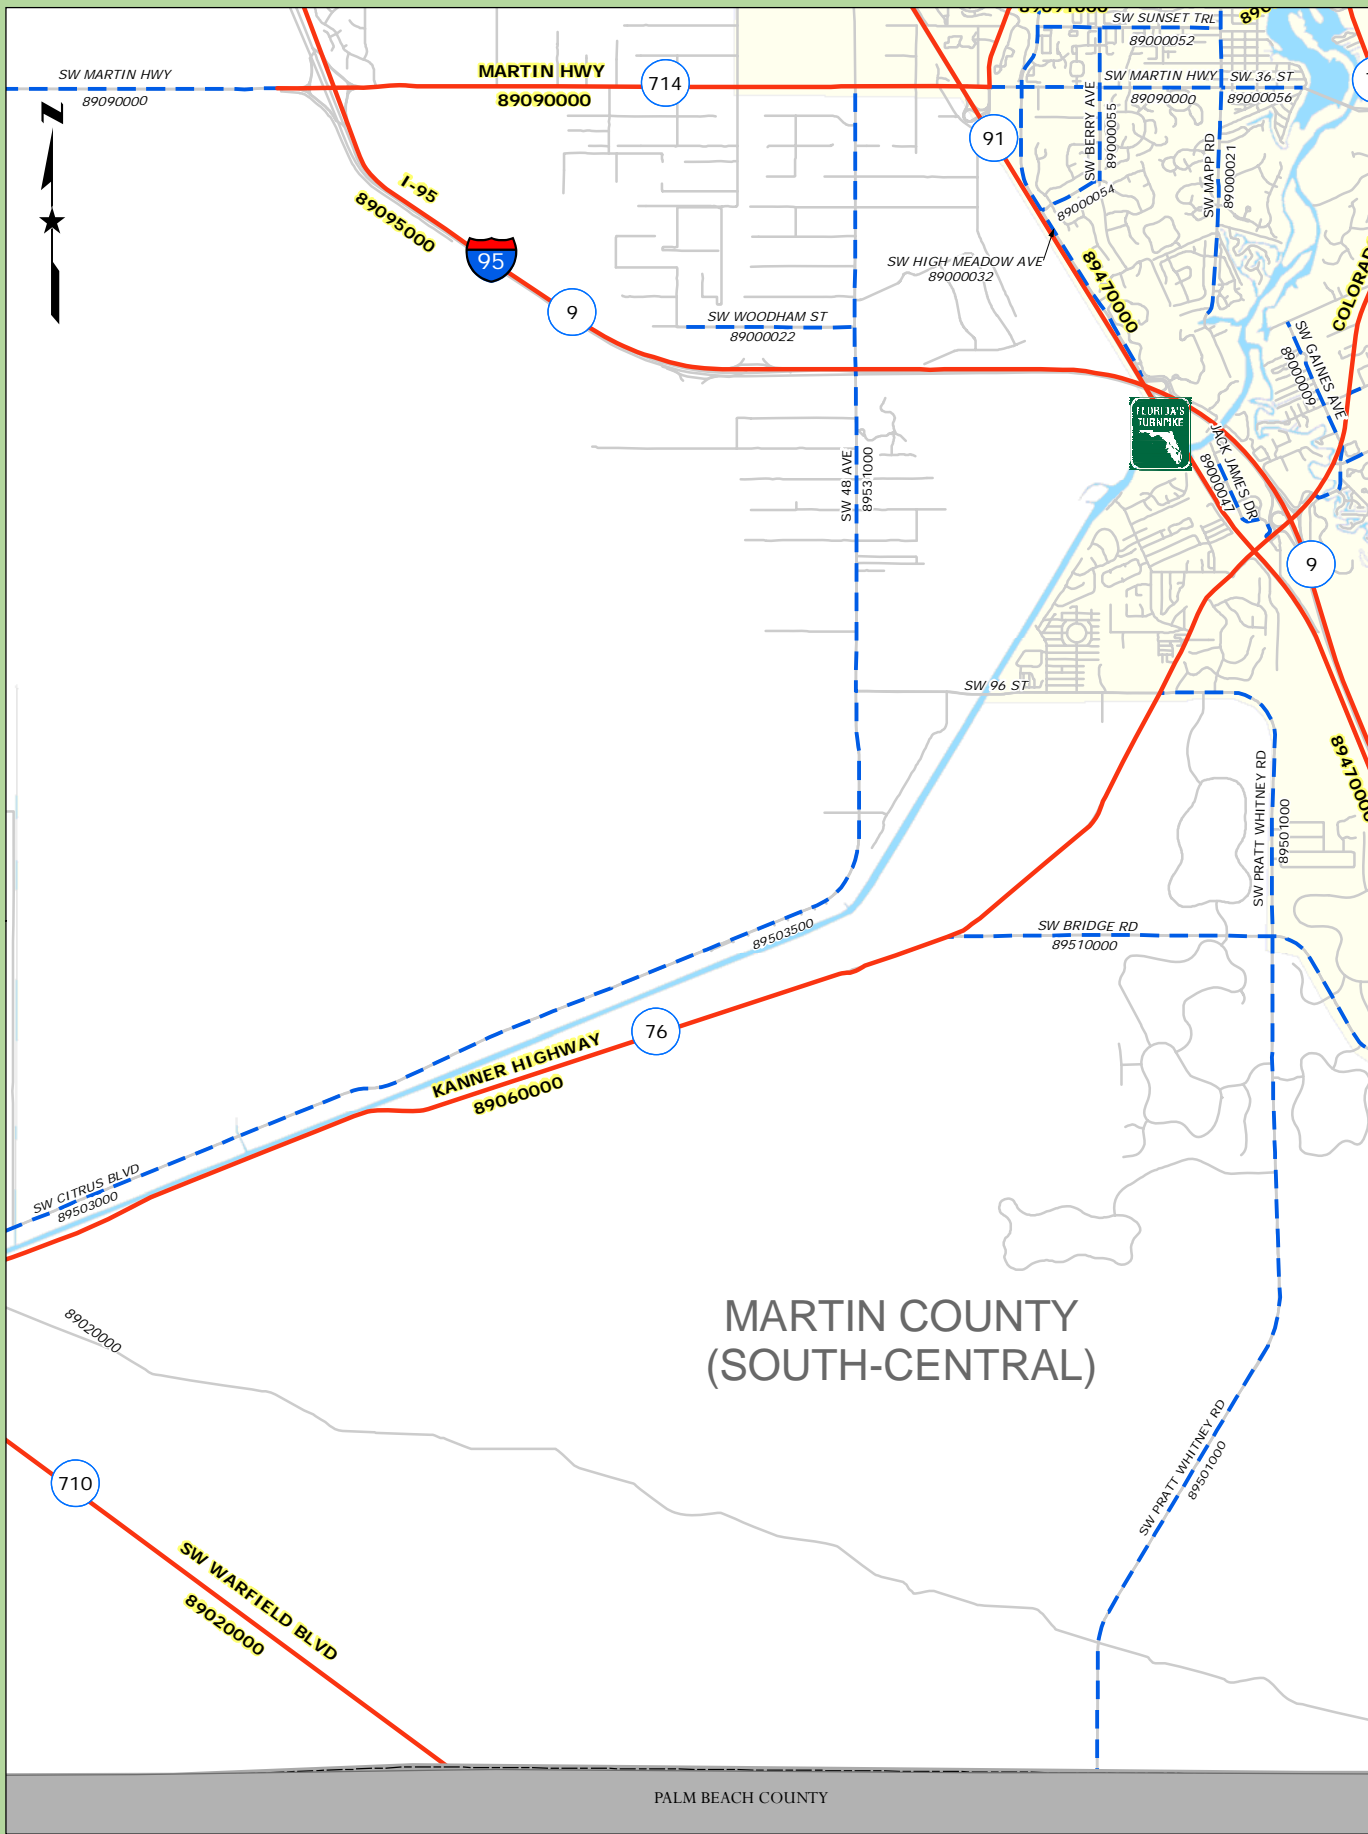

FDOT MARTIN COUNTY FEDERAL AID MAP

LEGEND

- On System Roads which are Federal Aid Eligible
- - - Off System Roads which are Federal Aid Eligible
- FEMA Eligible Roads

Map Production Date: 07/31/2008

This data is accurate up to date of production. For further details please reference the general disclaimer found in the front of document.