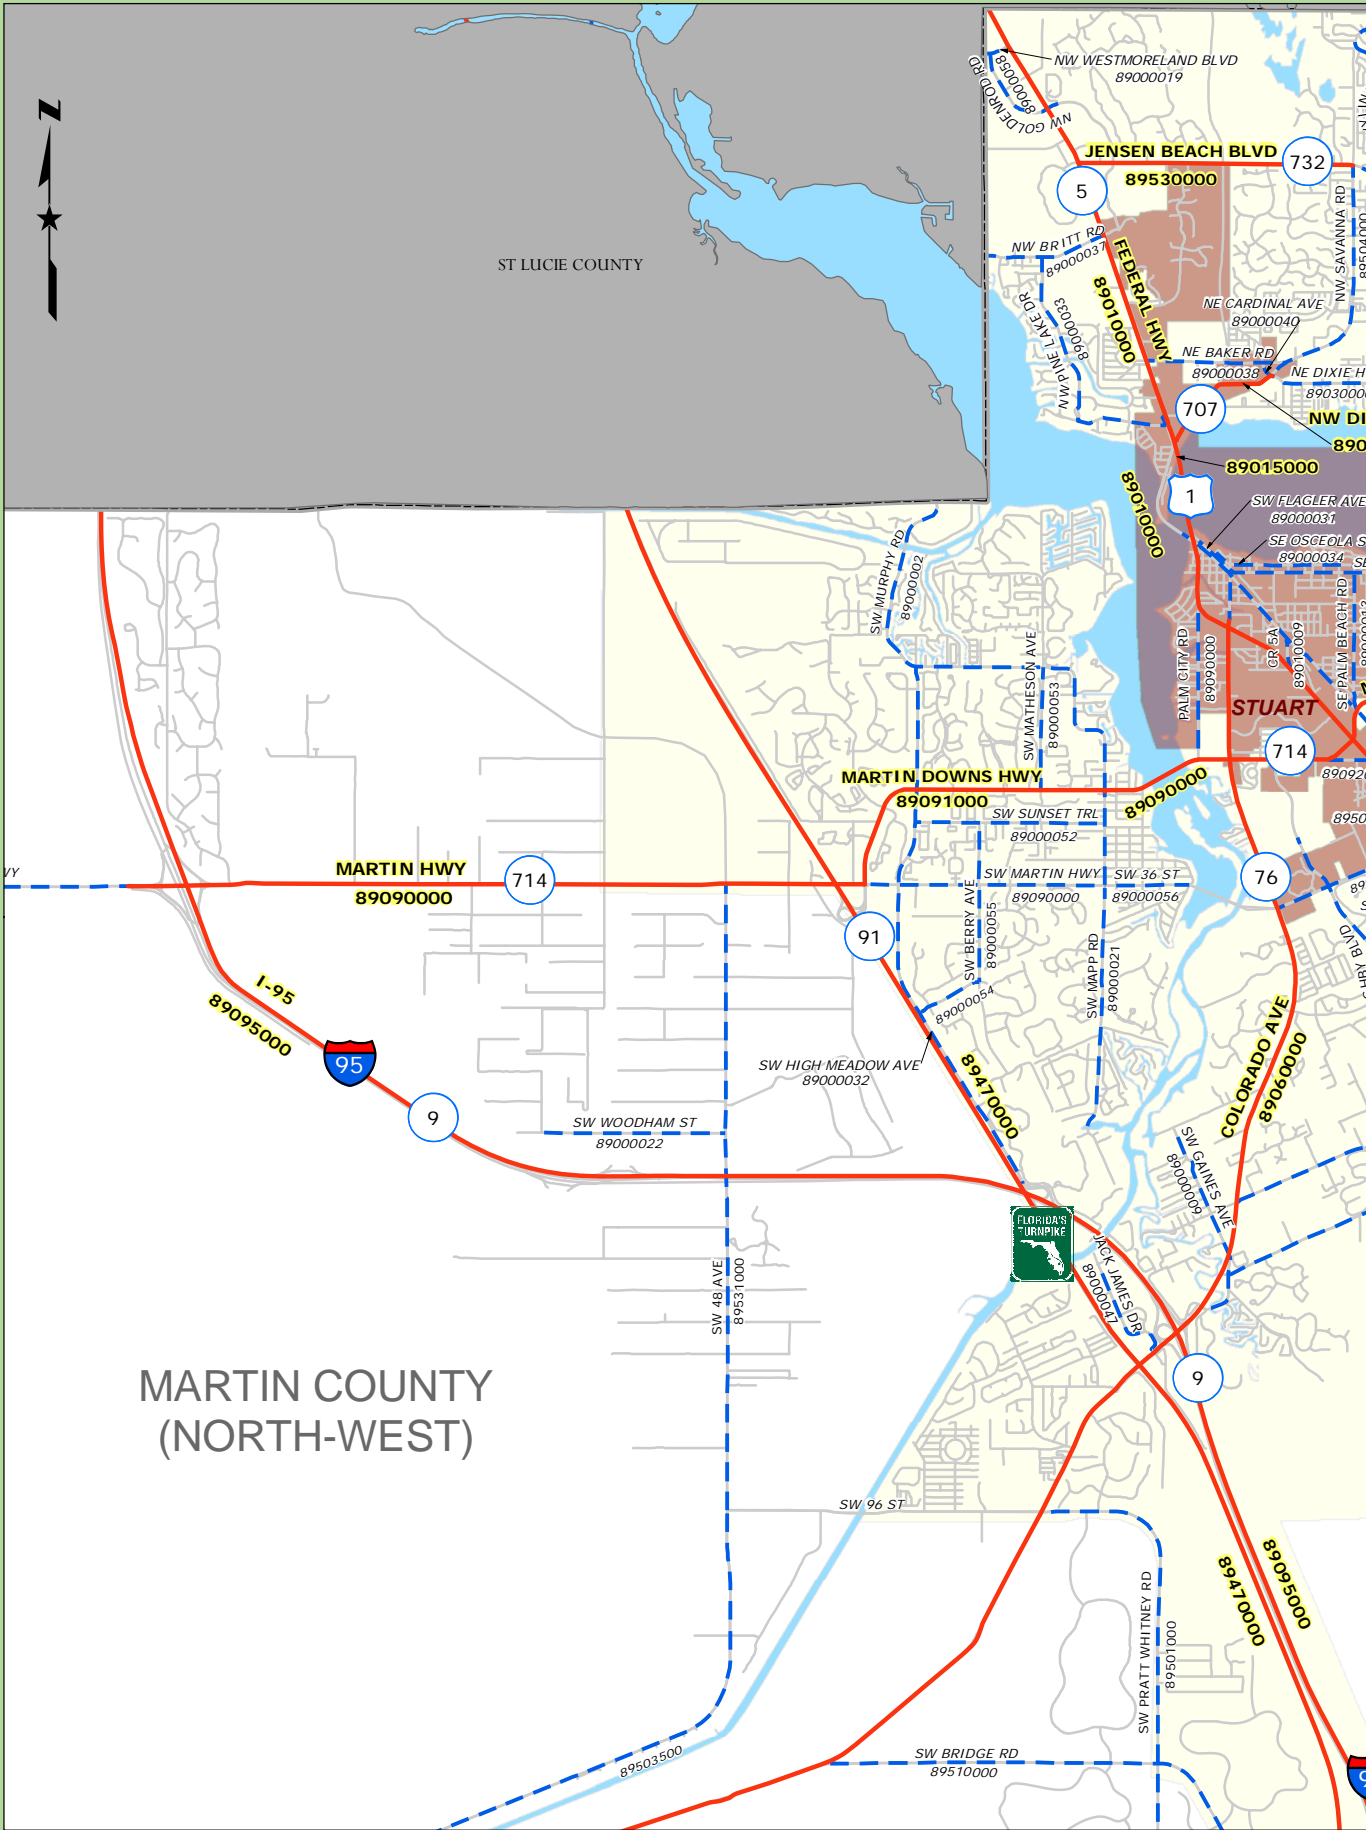

ST LUCIE COUNTY

MARTIN COUNTY
(NORTH-WEST)

LEGEND

- On System Roads which are Federal Aid Eligible
- - - Off System Roads which are Federal Aid Eligible
- FEMA Eligible Roads

Map Production Date: 07/31/2008

This data is accurate up to date of production. For further details reference the general disclaimer found in the front of document.

FDOT MARTIN COUNTY FEDERAL AID MAP